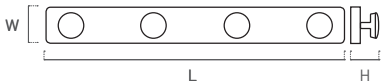

9079

abs

Color

Cod.

Ref.

L W H

24

9079CREV