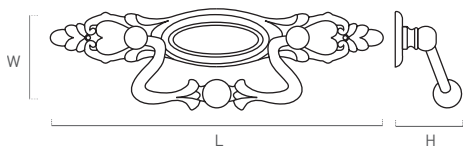

173A

zamak

Color	Cod.	Ref.	L	W	H	📦
	173BR1	173.135.74	135	28	30	12
74 	173BR2	173.150.74	150	26	30	12
	173BR3	173.175.74	175	28	30	12
	173PT1	173.135.80	135	28	30	12
74 	173PT2	173.150.80	150	26	30	12
	173PT3	173.175.80	175	28	30	12

173B

zamak

Color	Cod.	Ref.	L	W	H	📦
74 	173BR4	173.107.74	107	38	18	12
	173BR5	173.130.74	130	34	18	12
	173PT4	173.107.80	107	38	18	12
80 	173PT5	173.130.80	130	34	18	12