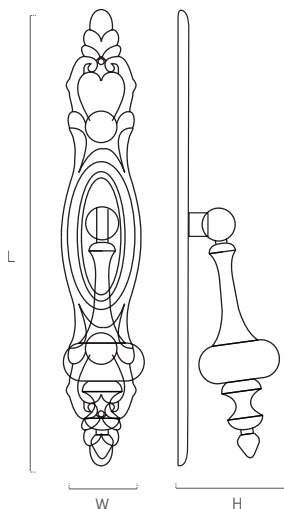

173A

zamak

Color	Cod.	Ref.	L	W	H	📦
	173BR1	173.135.74	135	28	30	12
74 	173BR2	173.150.74	150	26	30	12
	173BR3	173.175.74	175	28	30	12
	173PT1	173.135.80	135	28	30	12
74 	173PT2	173.150.80	150	26	30	12
	173PT3	173.175.80	175	28	30	12

173B

zamak

Color	Cod.	Ref.	L	W	H	📦
74 	173BR4	173.107.74	107	38	18	12
	173BR5	173.130.74	130	34	18	12
	173PT4	173.107.80	107	38	18	12
80 	173PT5	173.130.80	130	34	18	12